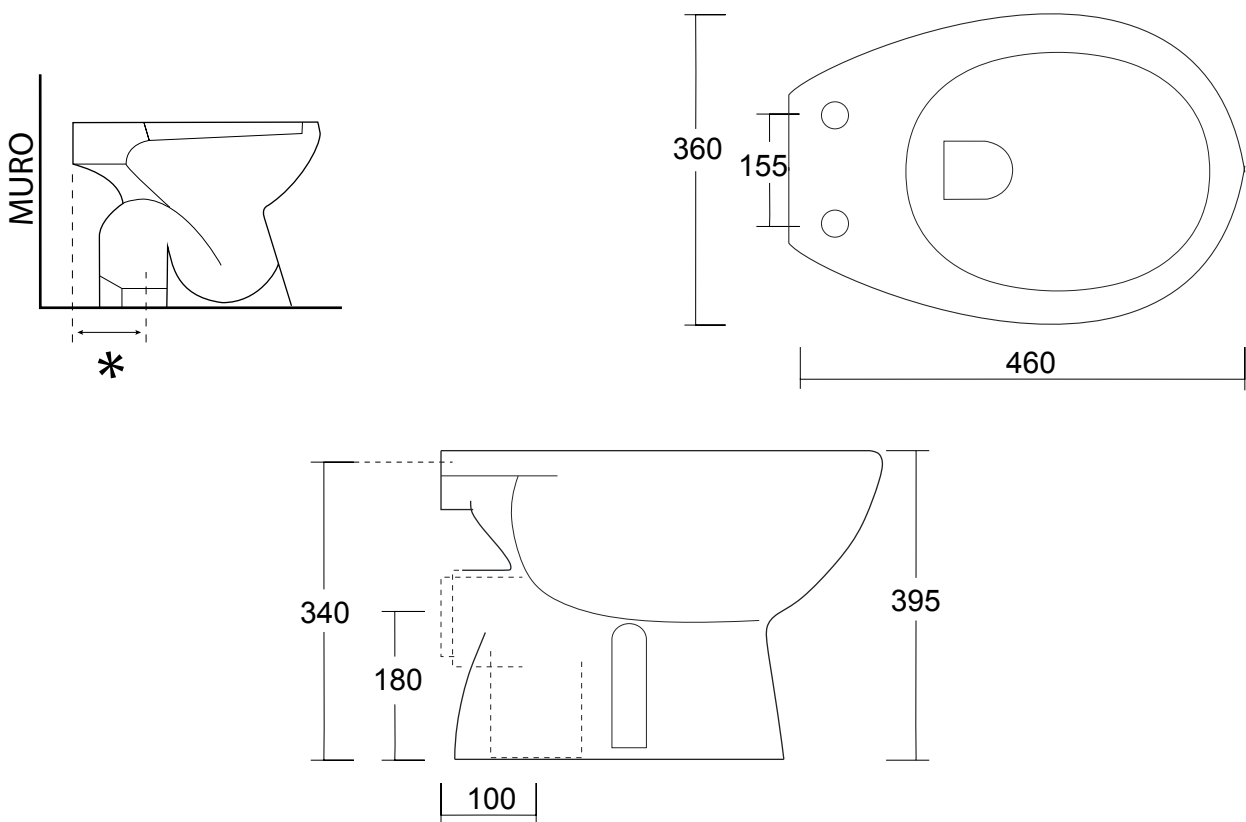

SCHEDA TECNICA

TECHNICAL SHEET

POP

cod. VA2456

Vaso scarico a pavimento
Floor mounted WC with floor-trap

cod. VA2457

Vaso scarico a parete
Floor mounted WC with wall-trap

Misure:

Measures:

L 36 P 46 H 39,5 cm / 13 kg

CE EN 997:2018

* La distanza del centro foro scarico terra e riferita alla fine della base del sanitario, e non al muro

* The distance of the drainage hole center ground is related to the end of the sanitary base and not to the wall